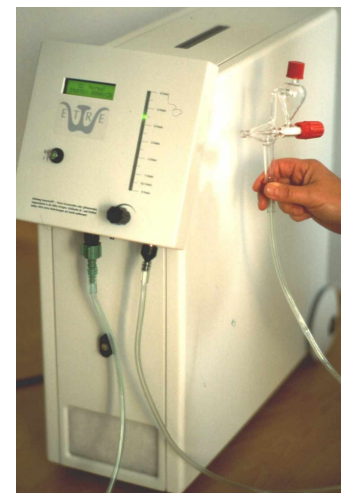

ETRE OXYGEN COSMO

ETRE	Phone	+49/ (0)89/6389989-0	Domain	www.ETREvital.com	Bank Account
Oliver Seidel	Phone	+49/ (0)89/6389989-100	Email	ETRE.vital@web.de	Postbank München
Hofer Str. 25	Fax	+49/ (0)89/6389989-111	Email	ETRE.seminare@web.de	Account No. 199 36 802
D-81737 Munich	Email	ETRE.Seidel@web.de	Email	ETRE.wellness@web.de	BankCode 700 100 80
GERMANY	Domain	www.NEIGONG.info			Swift Code PBNKDEFF700